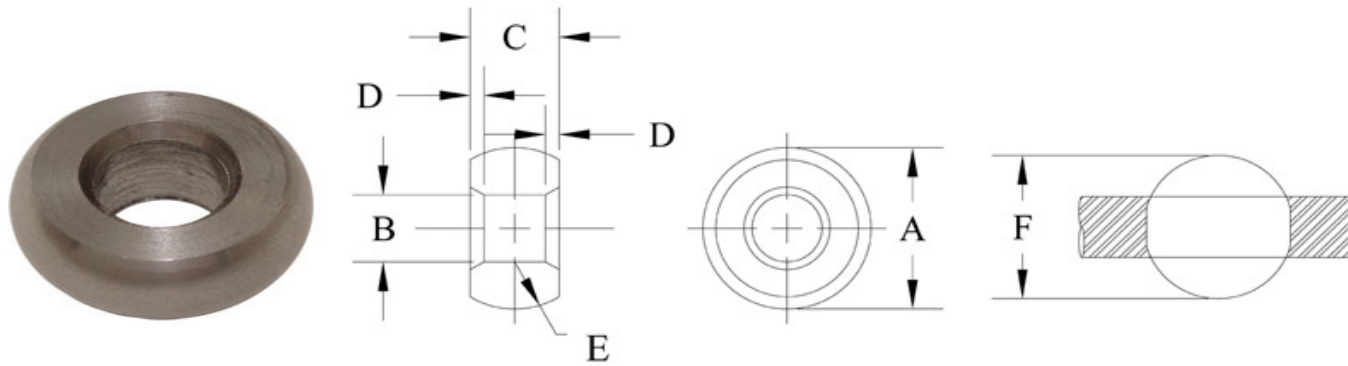

**BM2487 PLAIN BALL**

Part Number	Cable Diameter	A	B	C	D	E	F Sphere Diameter
BM2487-2	1/16"	.211	.076	.141	.026	.083	.1905
		.208	.073	.137	.016	.073	.1875
BM2487-3	3/32"	.288	.106	.174	.041	.099	.253
		.284	.102	.170	.031	.089	.250
BM2487-4	1/8"	.355	.143	.190	.041	.142	.317
		.351	.139	.184	.031	.132	.312
BM2487-5	5/32"	.429	.175	.227	.041	.170	.380
		.425	.171	.222	.031	.160	.375
BM2487-6	3/16"	.498	.207	.264	.041	.197	.442
		.493	.203	.259	.031	.187	.437